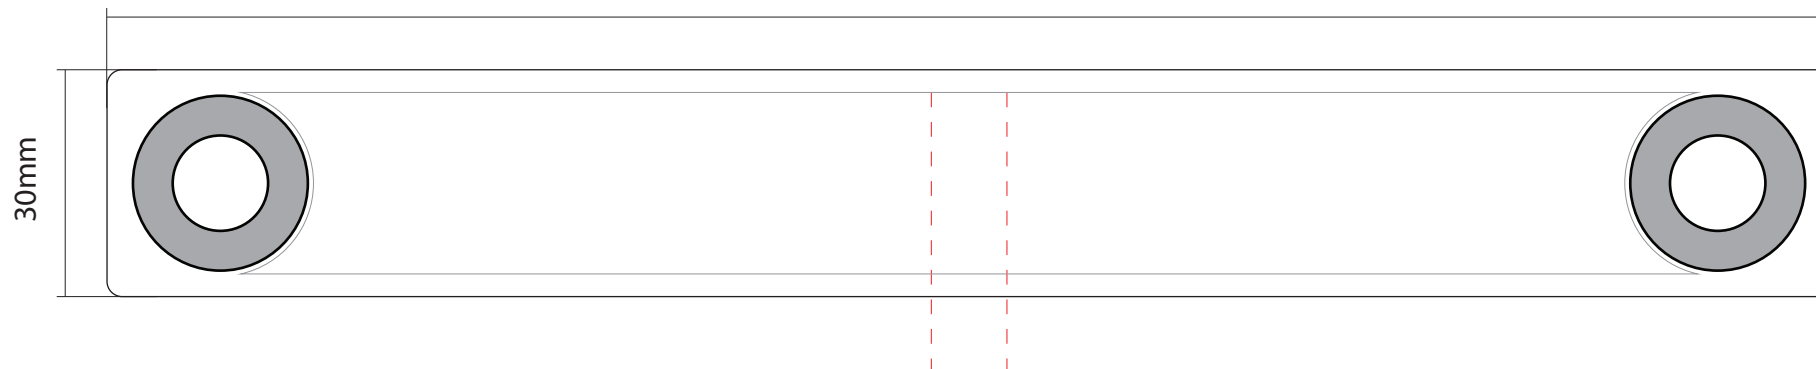

Front side of the product

Back side of the product

228mm

30mm

It is not recommended to place a logo or other important information to this curve area.

Inside layer is white. Not printable.

A

Product Code: TPU-001

Rectangle

Try your design under the reflective material:

Product will be packed this way:

Please do not change this standardized template. Integrity of this template guarantees you a smooth and accurate production process.