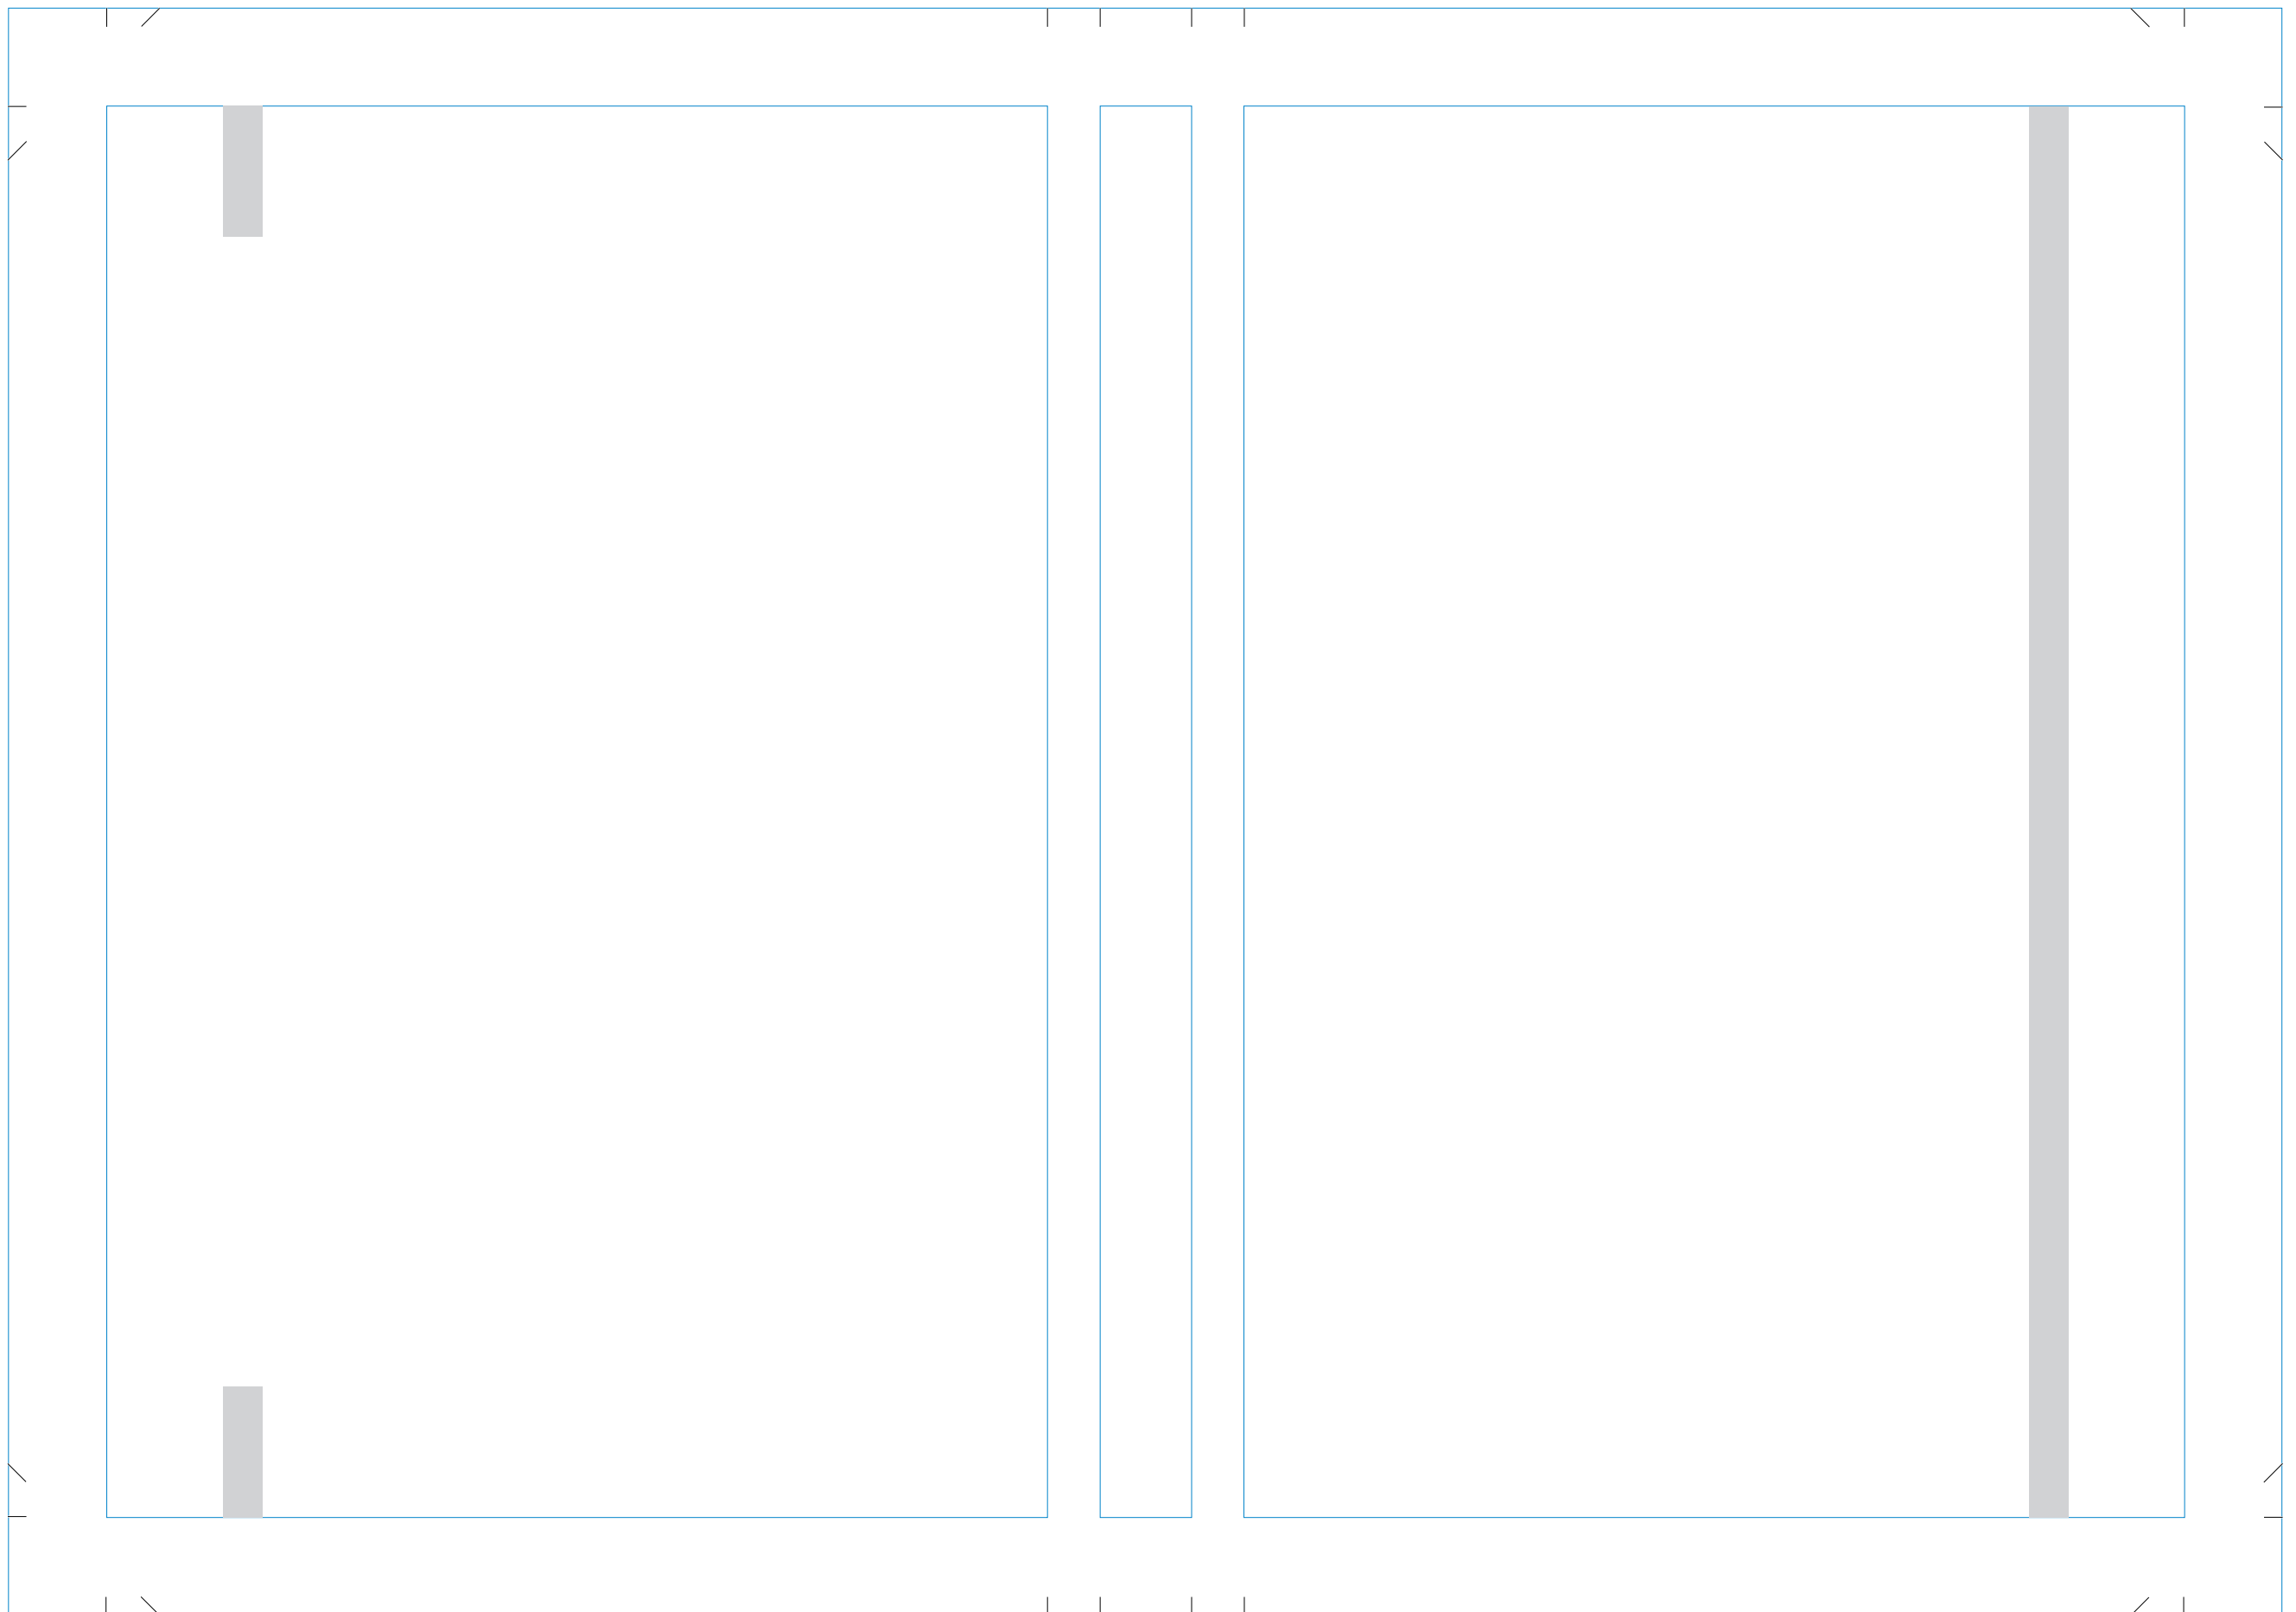

OUTSIDE COVER

348x246mm (includes 15mm bleed for binding)

BACK

FRONT

216

elastic

144

8

14

8

144

elastic

INSIDE COVER (front endpaper)

286x210mm + 5mm bleed

RIBBON

96 INTERNAL SHEETS (145x210mm)

INSIDE COVER (rear endpaper)

286x210mm + 5mm bleed

paper envelope

elastic pen holder