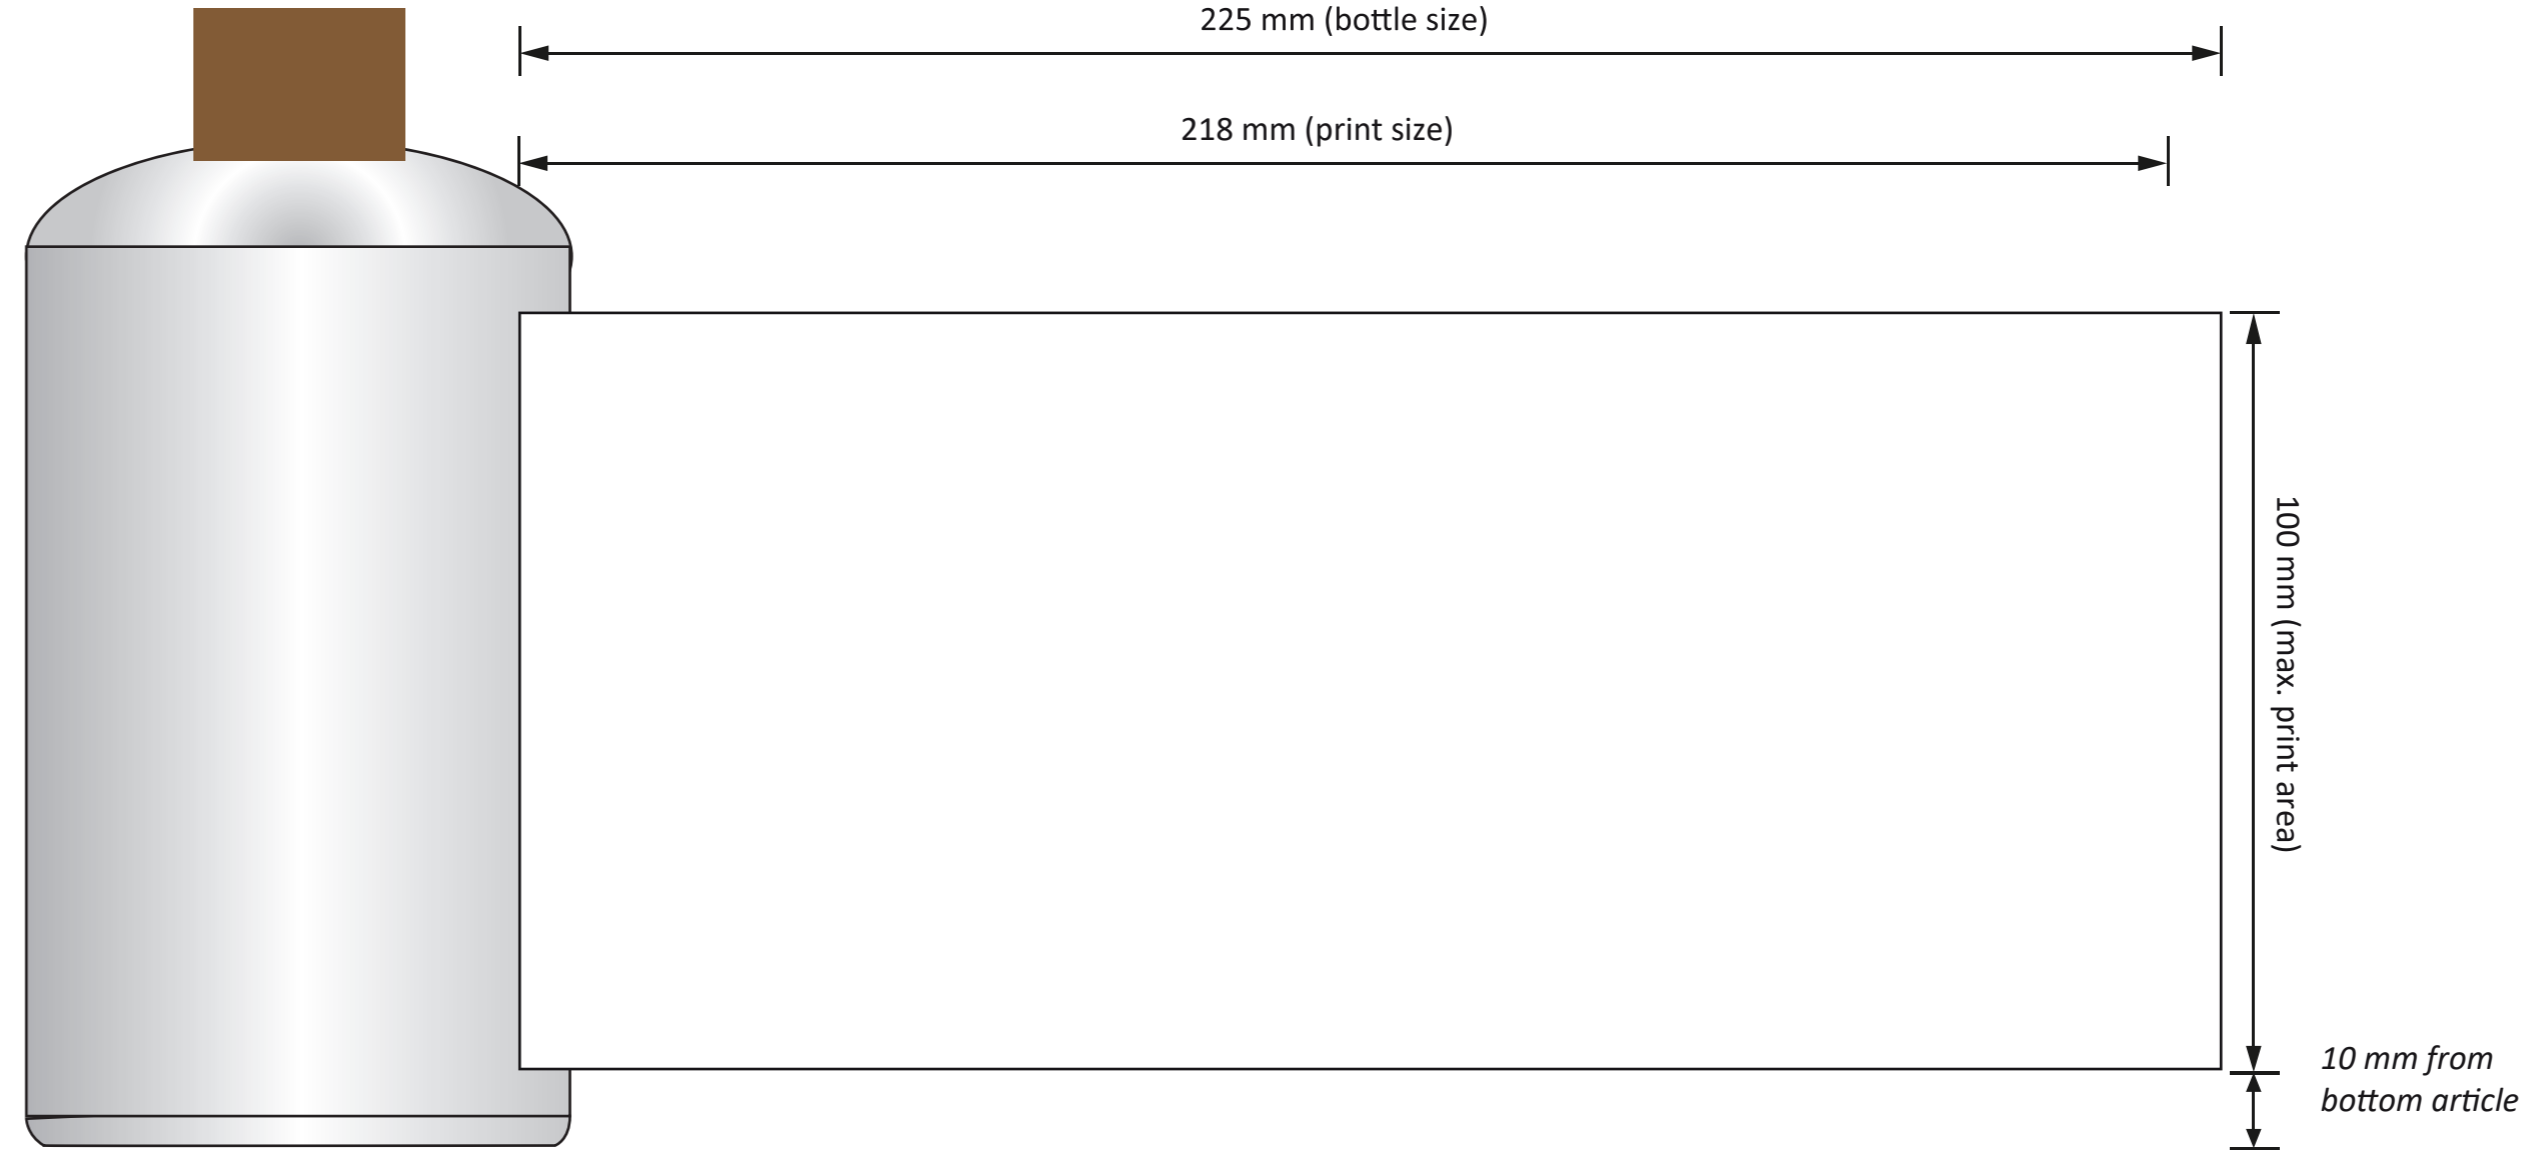

DH RPET Bottle

ARTWORK 100%

APPROVAL

YOUR SIGNATURE/DATE

ORDERNUMBER: 0000

Natural Bottle SPECIFICATIONS:
500 mlv

IMPRINT AREA :
220 x 108 mm

PRODUCT COLOURS

Transparent

DESIGN COLOURS

PMS

FILES

Full color images: .jpg, .psd or .png
Vector files: .eps, .ai or vector. pdf

RESOLUTION

All non-vector artwork should be supplied at a minimum of 300 DPI. Any artwork supplied lower than 300 DPI will print blurred.

PMS

When artwork must be printed in PMS colors, PMS numbers are required.

OUTLINES

Fonts must be delivered in outlines.

BLEEDING

Full color images must have at least 3 mm space between the edges and any font/logo or images.

CONFIRMATION

Artwork will only be processed on receipt of written, fax or e-mail confirmation of the full order.