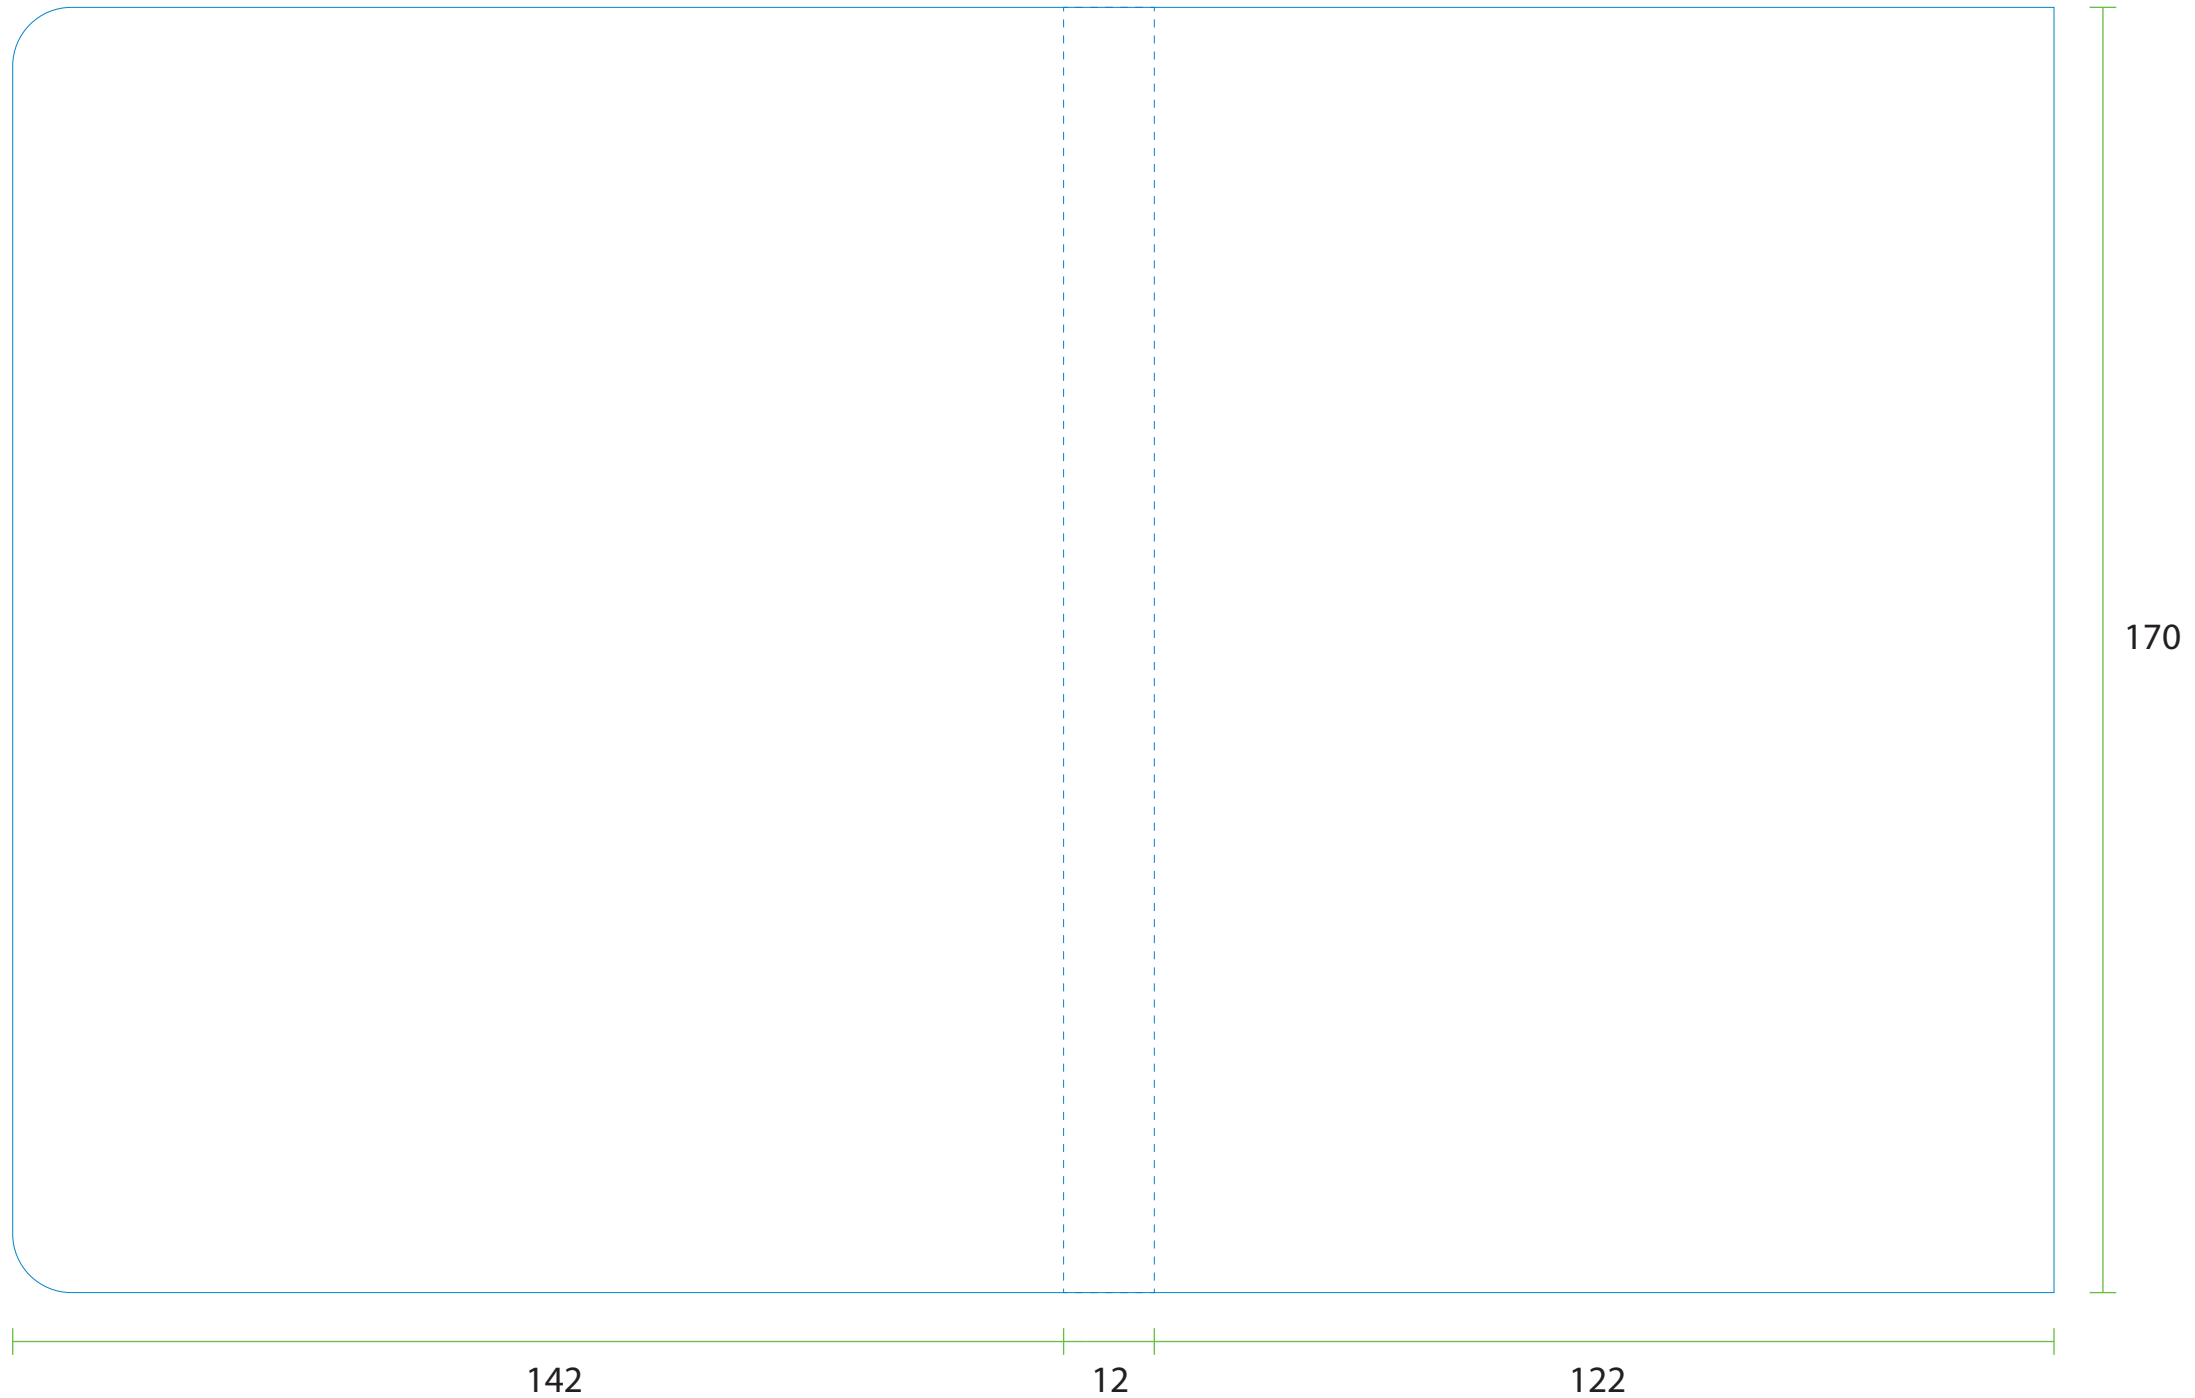

COVER

BACK

FRONT

270x170mm + 3mm bleed

BROWN RECYCLED CARTON
(please rememebr about its influence on colours)

INSIDE

GLUE EDGE

Adhesive notepad
97x50mm, 50 sheets
(can be any available shape)

Non-adhesive notepad
119x170mm, 50 sheets

elastic
pen holder