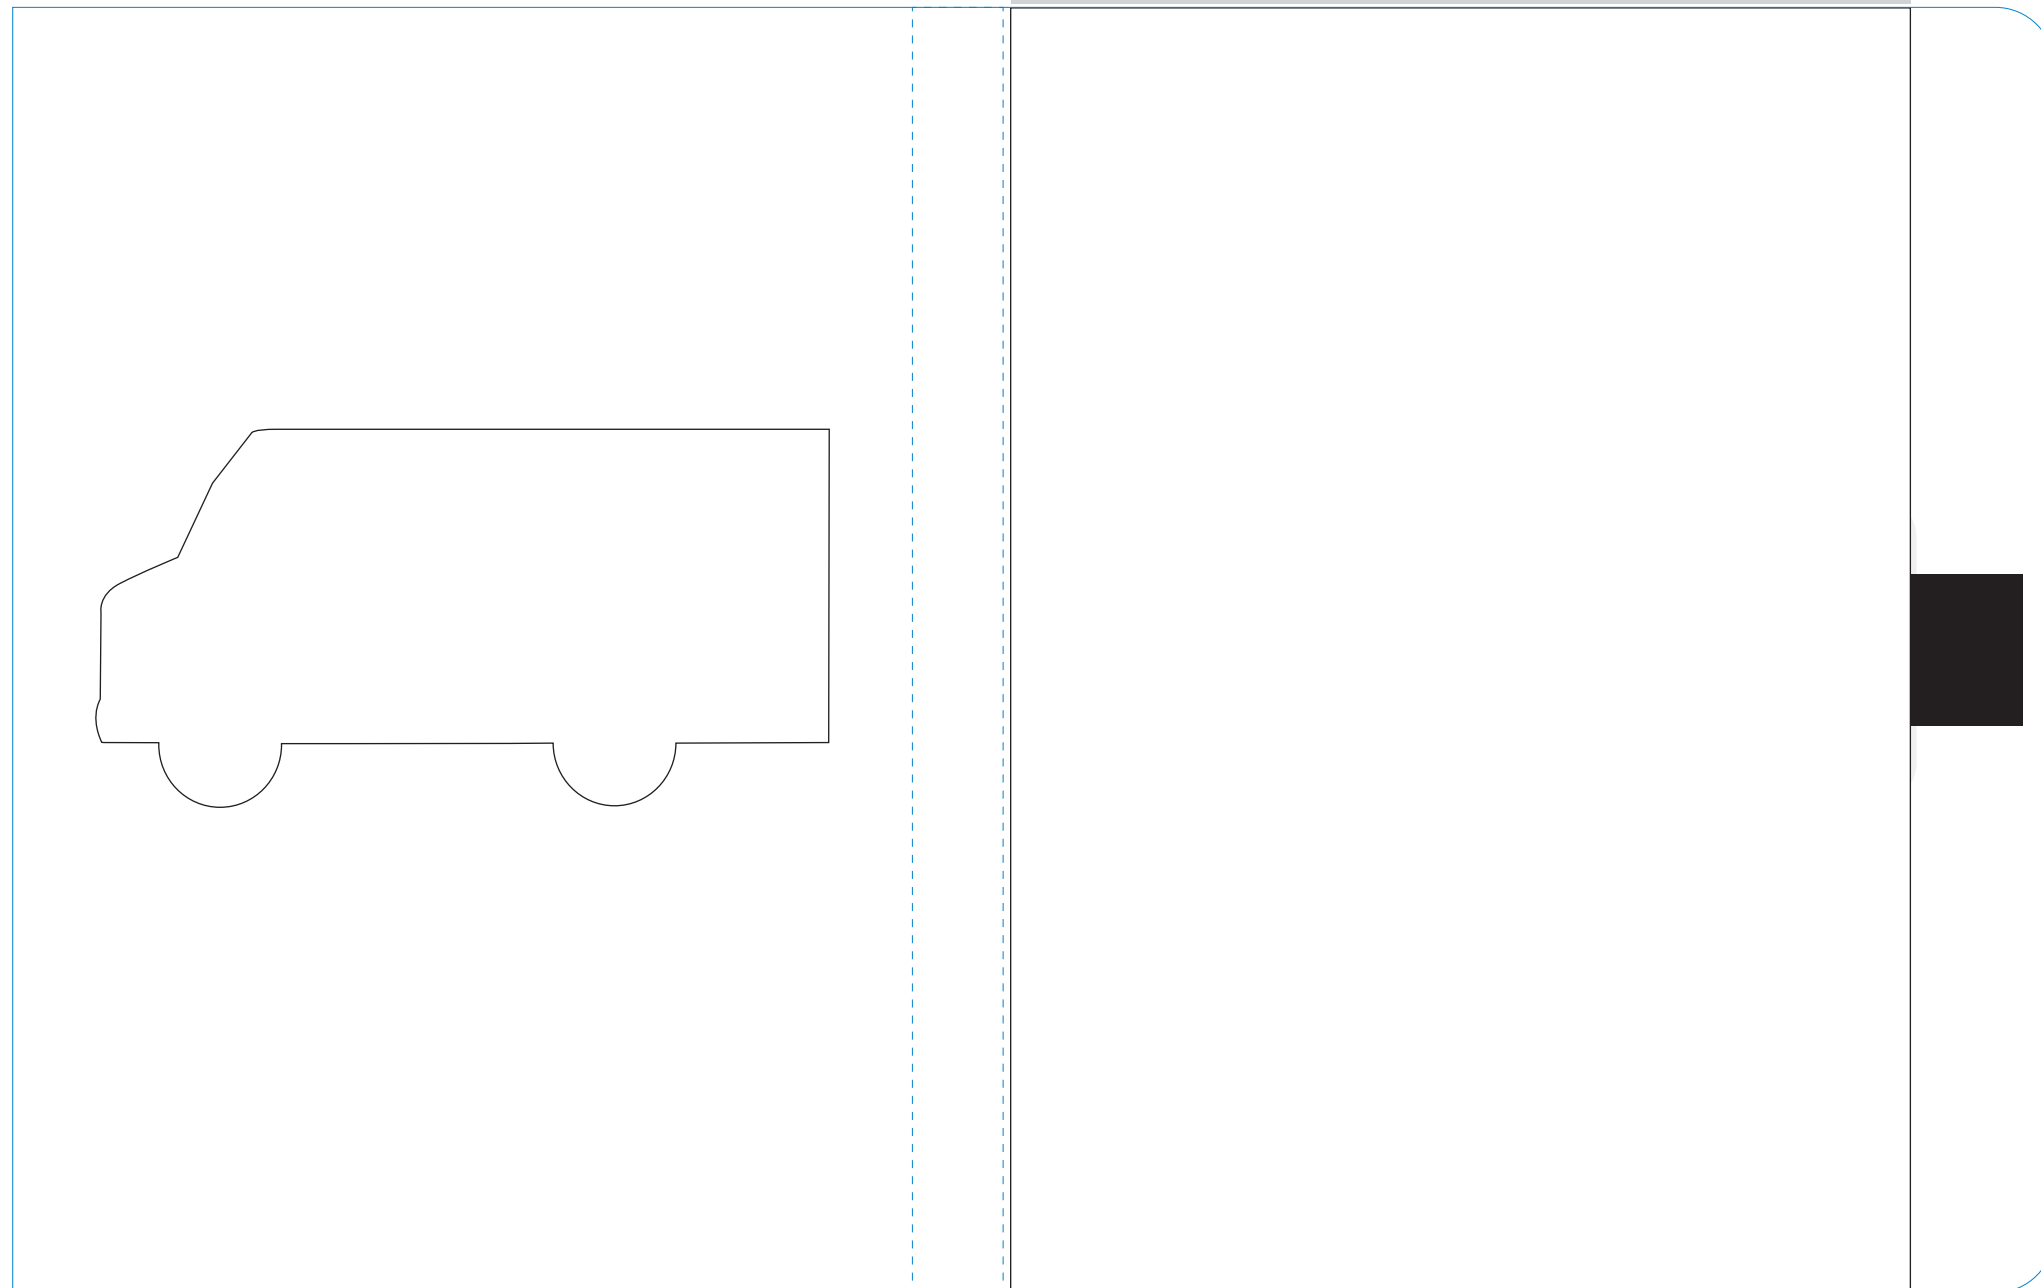

COVER

BACK

FRONT

270x170mm + 3mm bleed

BROWN RECYCLED CARTON
(please rememebr about its influence on colours)

INSIDE

GLUE EDGE

Adhesive notepad
97x50mm, 50 sheets
(can be any available shape)

Non-adhesive notepad
119x170mm, 50 sheets

elastic
pen holder