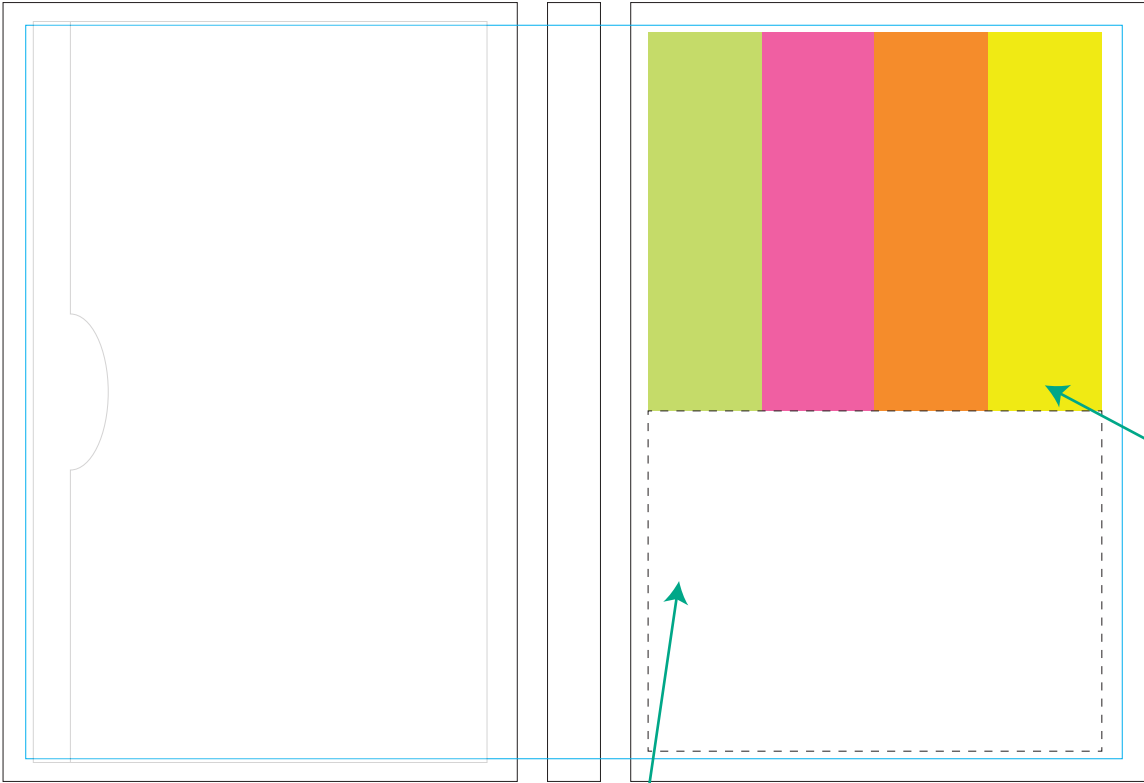

OUTSIDE

BACK

FRONT

181x133mm (15mm bleed included)

103mm

68mm

7mm

68mm

INSIDE

145x97mm + 3mm bleed

4x Paper index
15(glue)x50mm, 40 sheets
Paper (from left):
*Neon Green
*Neon Pink
*Neon Orange
*Neon Yellow

Glue side

PVC visit card pocket

Glue side

Adhesive notepad
45(glue)x60mm, 50 sheets