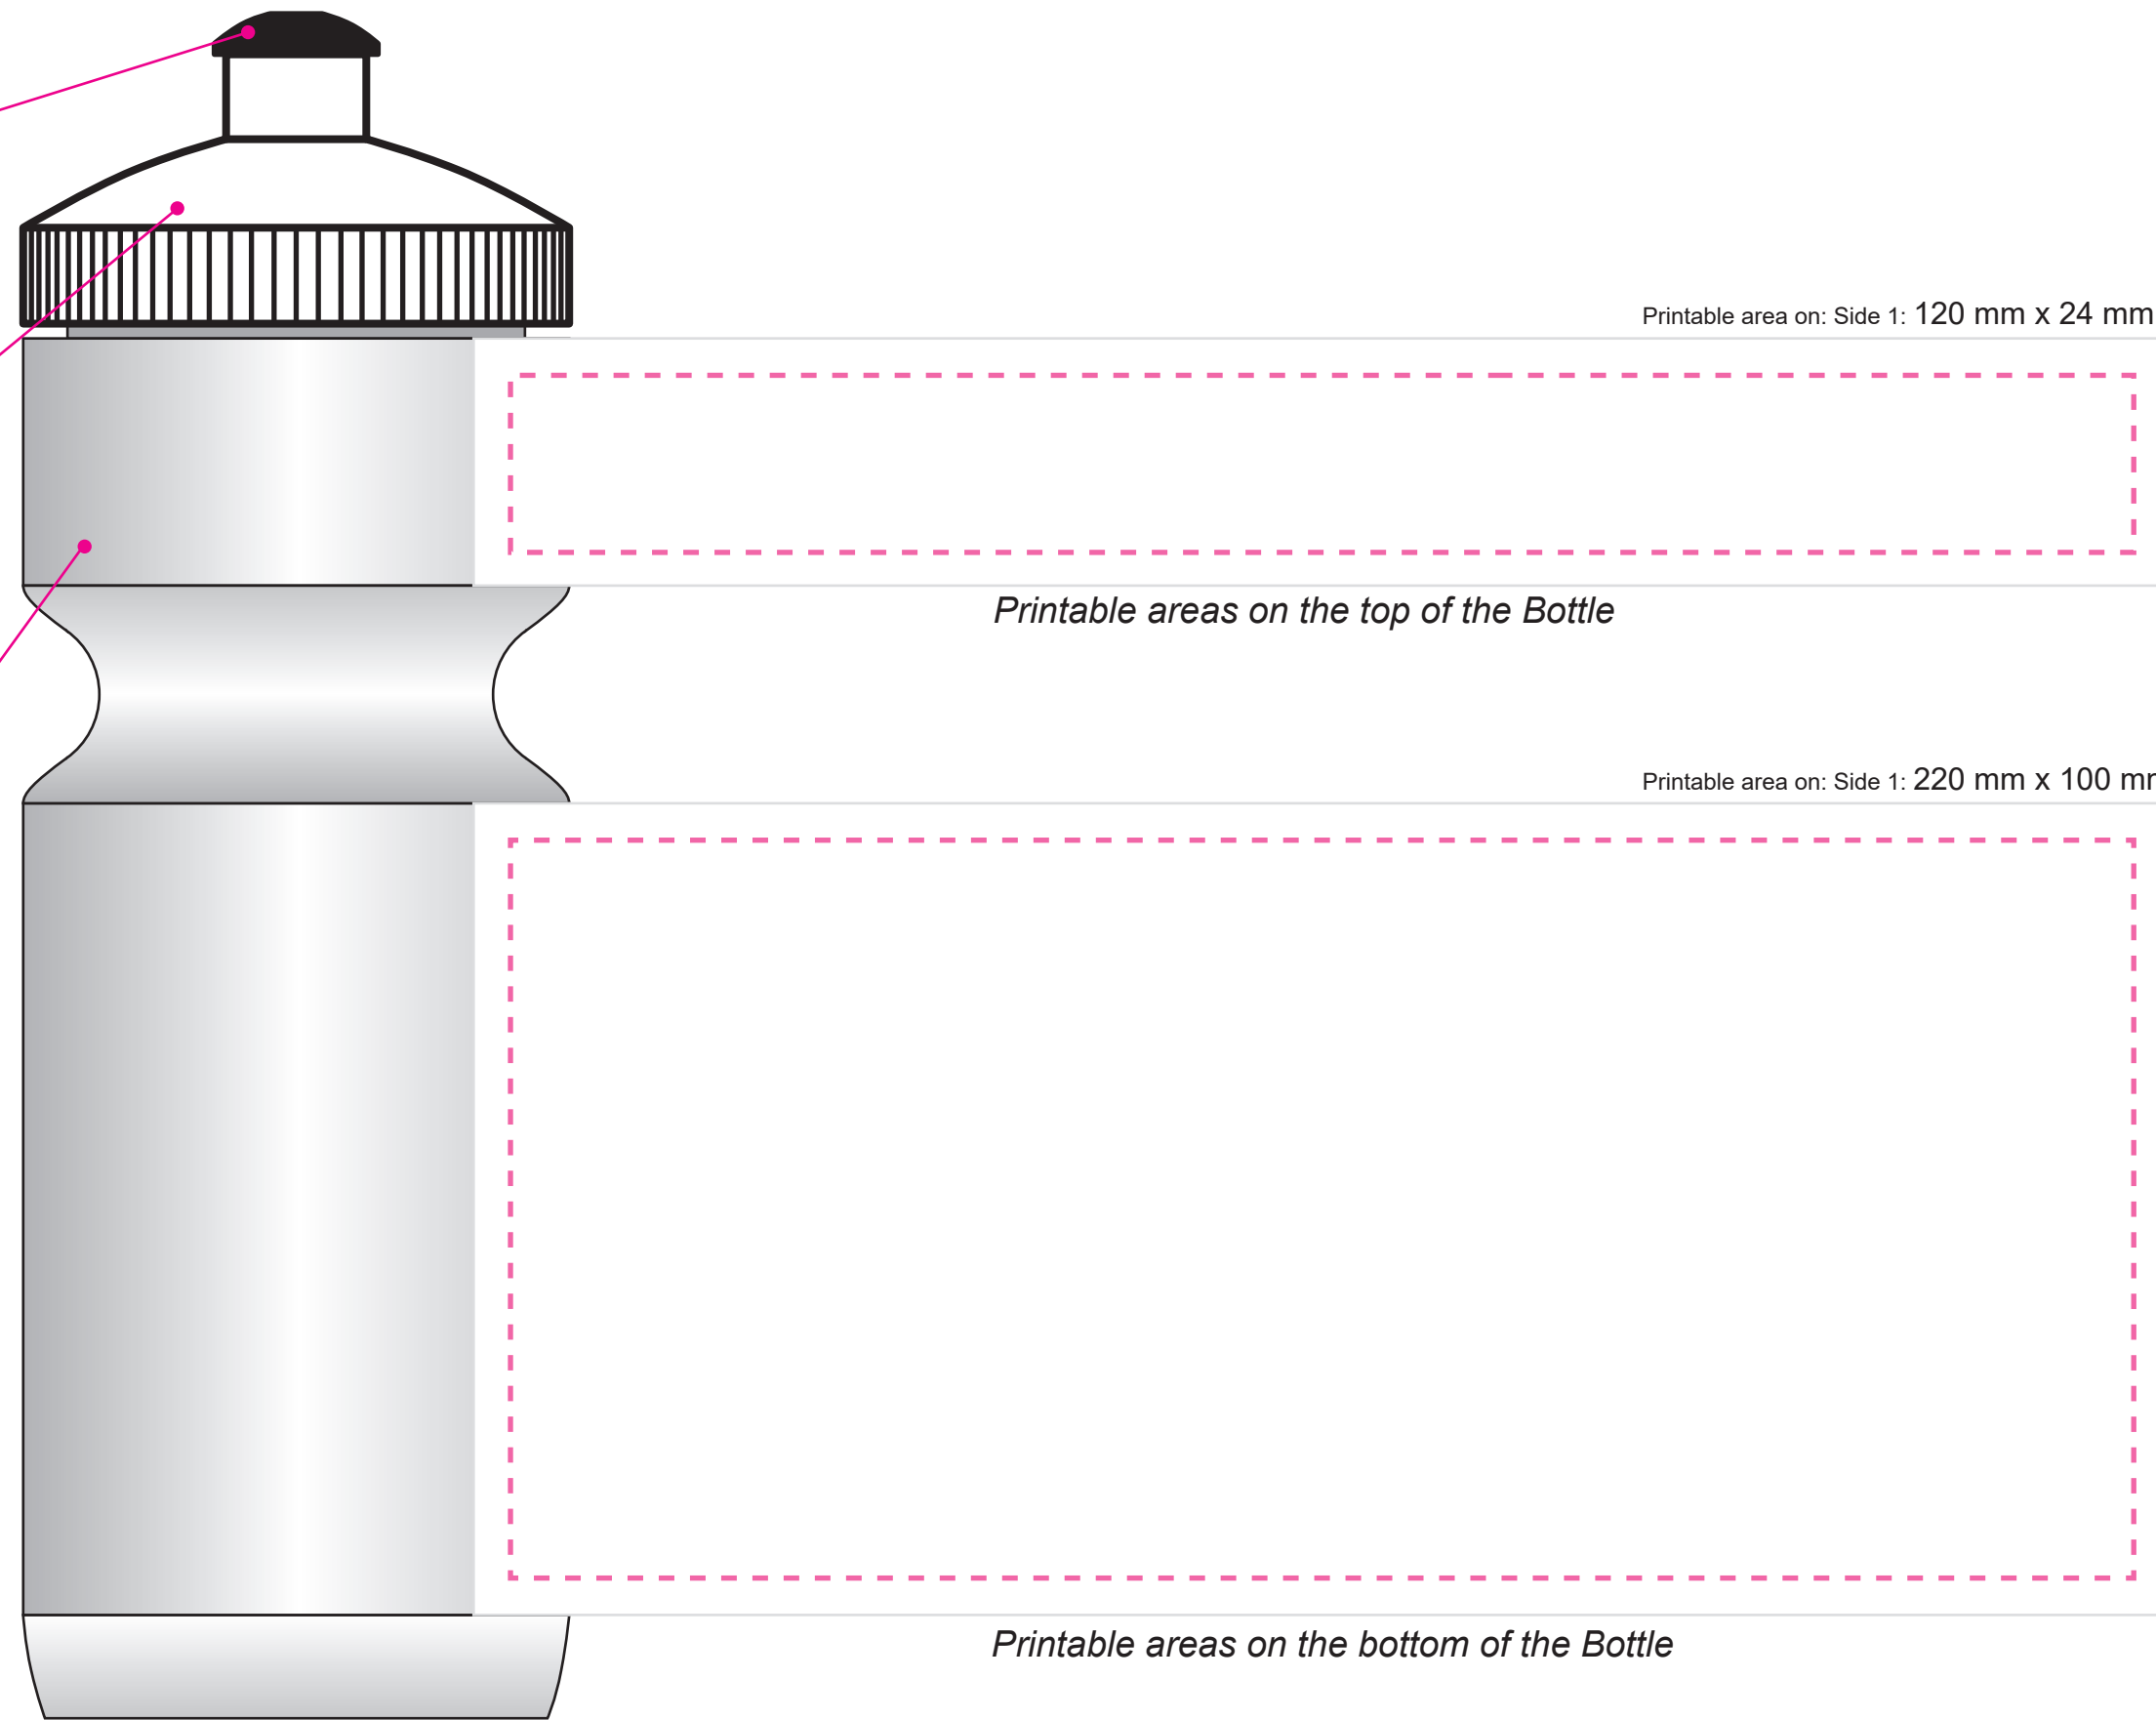

Spouts

- Black
- White
- Nature Green
- PMS 354
- Aqua Blue

Caps

- Black
- White
- PMS 354
- Clear
- Nature Green
- Aqua Blue

Bottles

- White
- Transparent Colours
- Clear
- PMS 354
- Nature Green
- Aqua Blue

BIO BIDON, 750 ML

ORDERNUMBER: 0000

PRODUCT SPECIFICATIONS:  
231 x 74 mm

IMPRINT AREAS:  
Option 1: 105 x 24 mm  
Option 2: 105 x 100 mm

DESIGN COLORS  
*(maximum four color printing possible)*

PMS	PMS	PMS
PMS	PMS	

**PMS**  
When artwork must be printed in PMS colors, PMS numbers are required.

**OUTLINES**  
Fonts must be delivered in outlines.

**BLEEDING**  
Full color images must have at least 3 mm space between the edges and any font/logo or images.